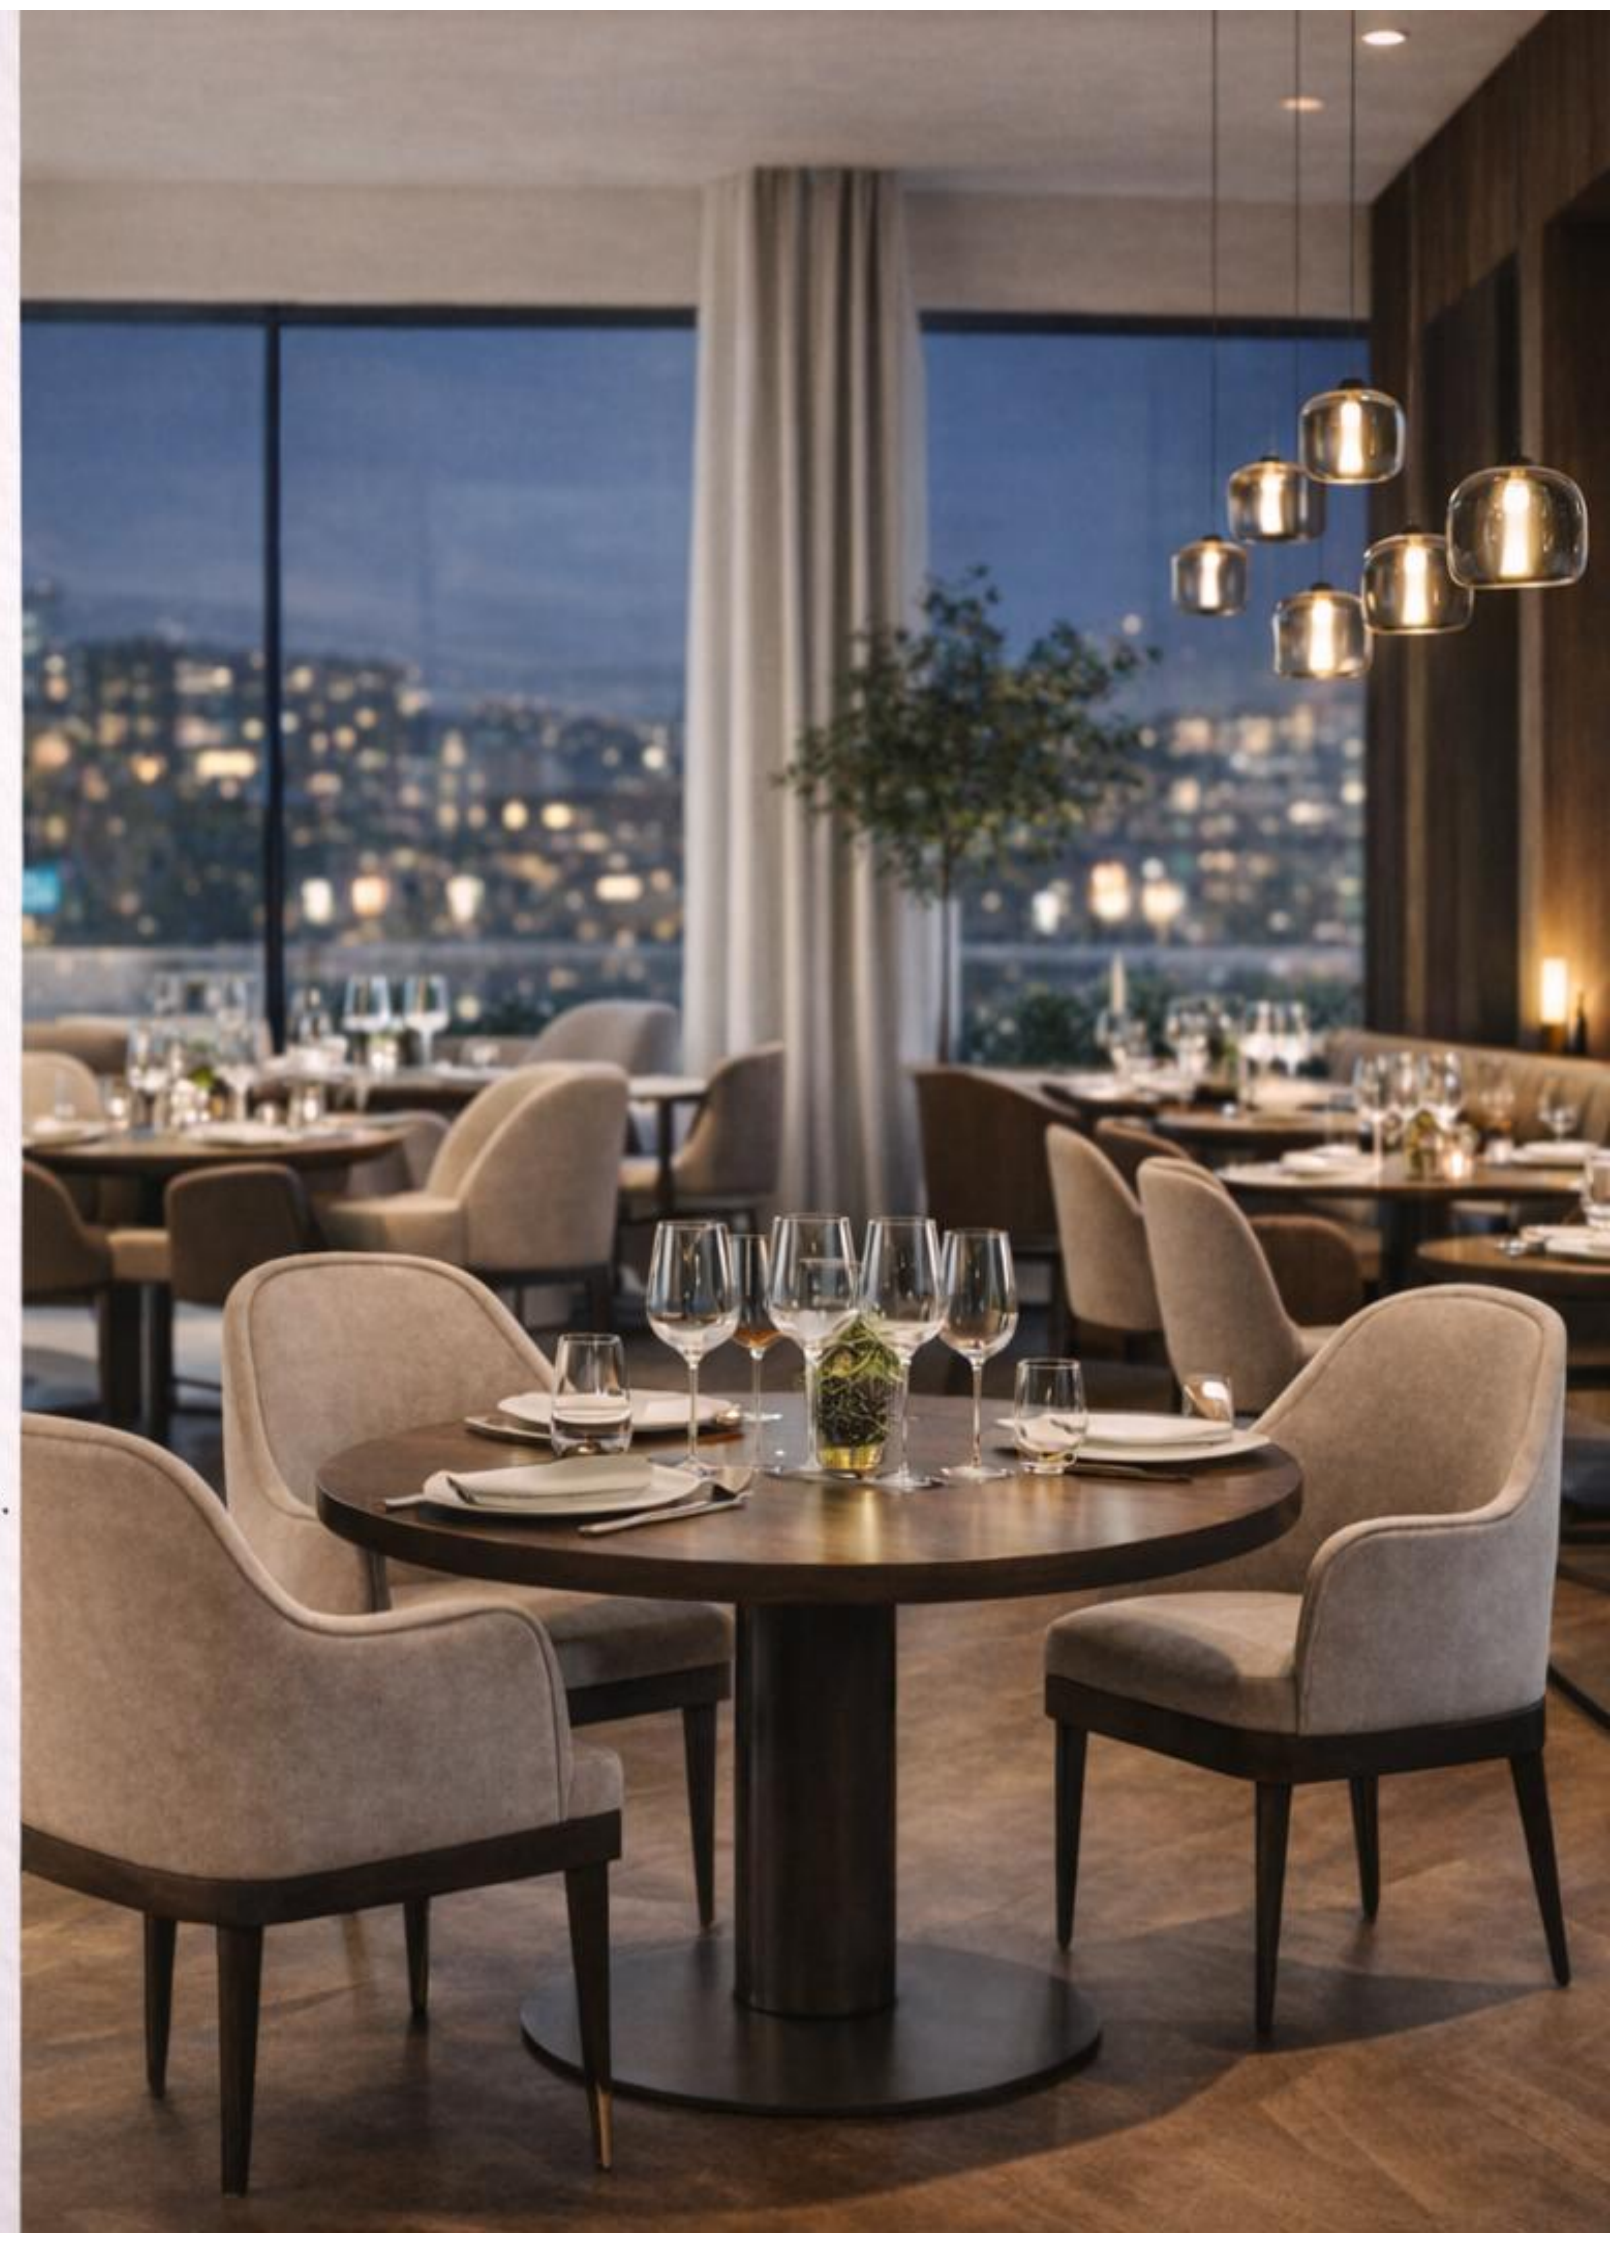

Furniture designed for intensive hospitality use.

HOSPITALITY SPACES

Ideal solutions for restaurants, hotels, cafés and professional projects.

Discover City Mobilier.

At City Mobilier, every project begins with a deep understanding of space, comfort and functionality. We believe that great furniture is not only about aesthetics, but also about creating spaces that people enjoy and remember. Each piece is carefully selected to combine contemporary design, comfort and durability for professional environments.